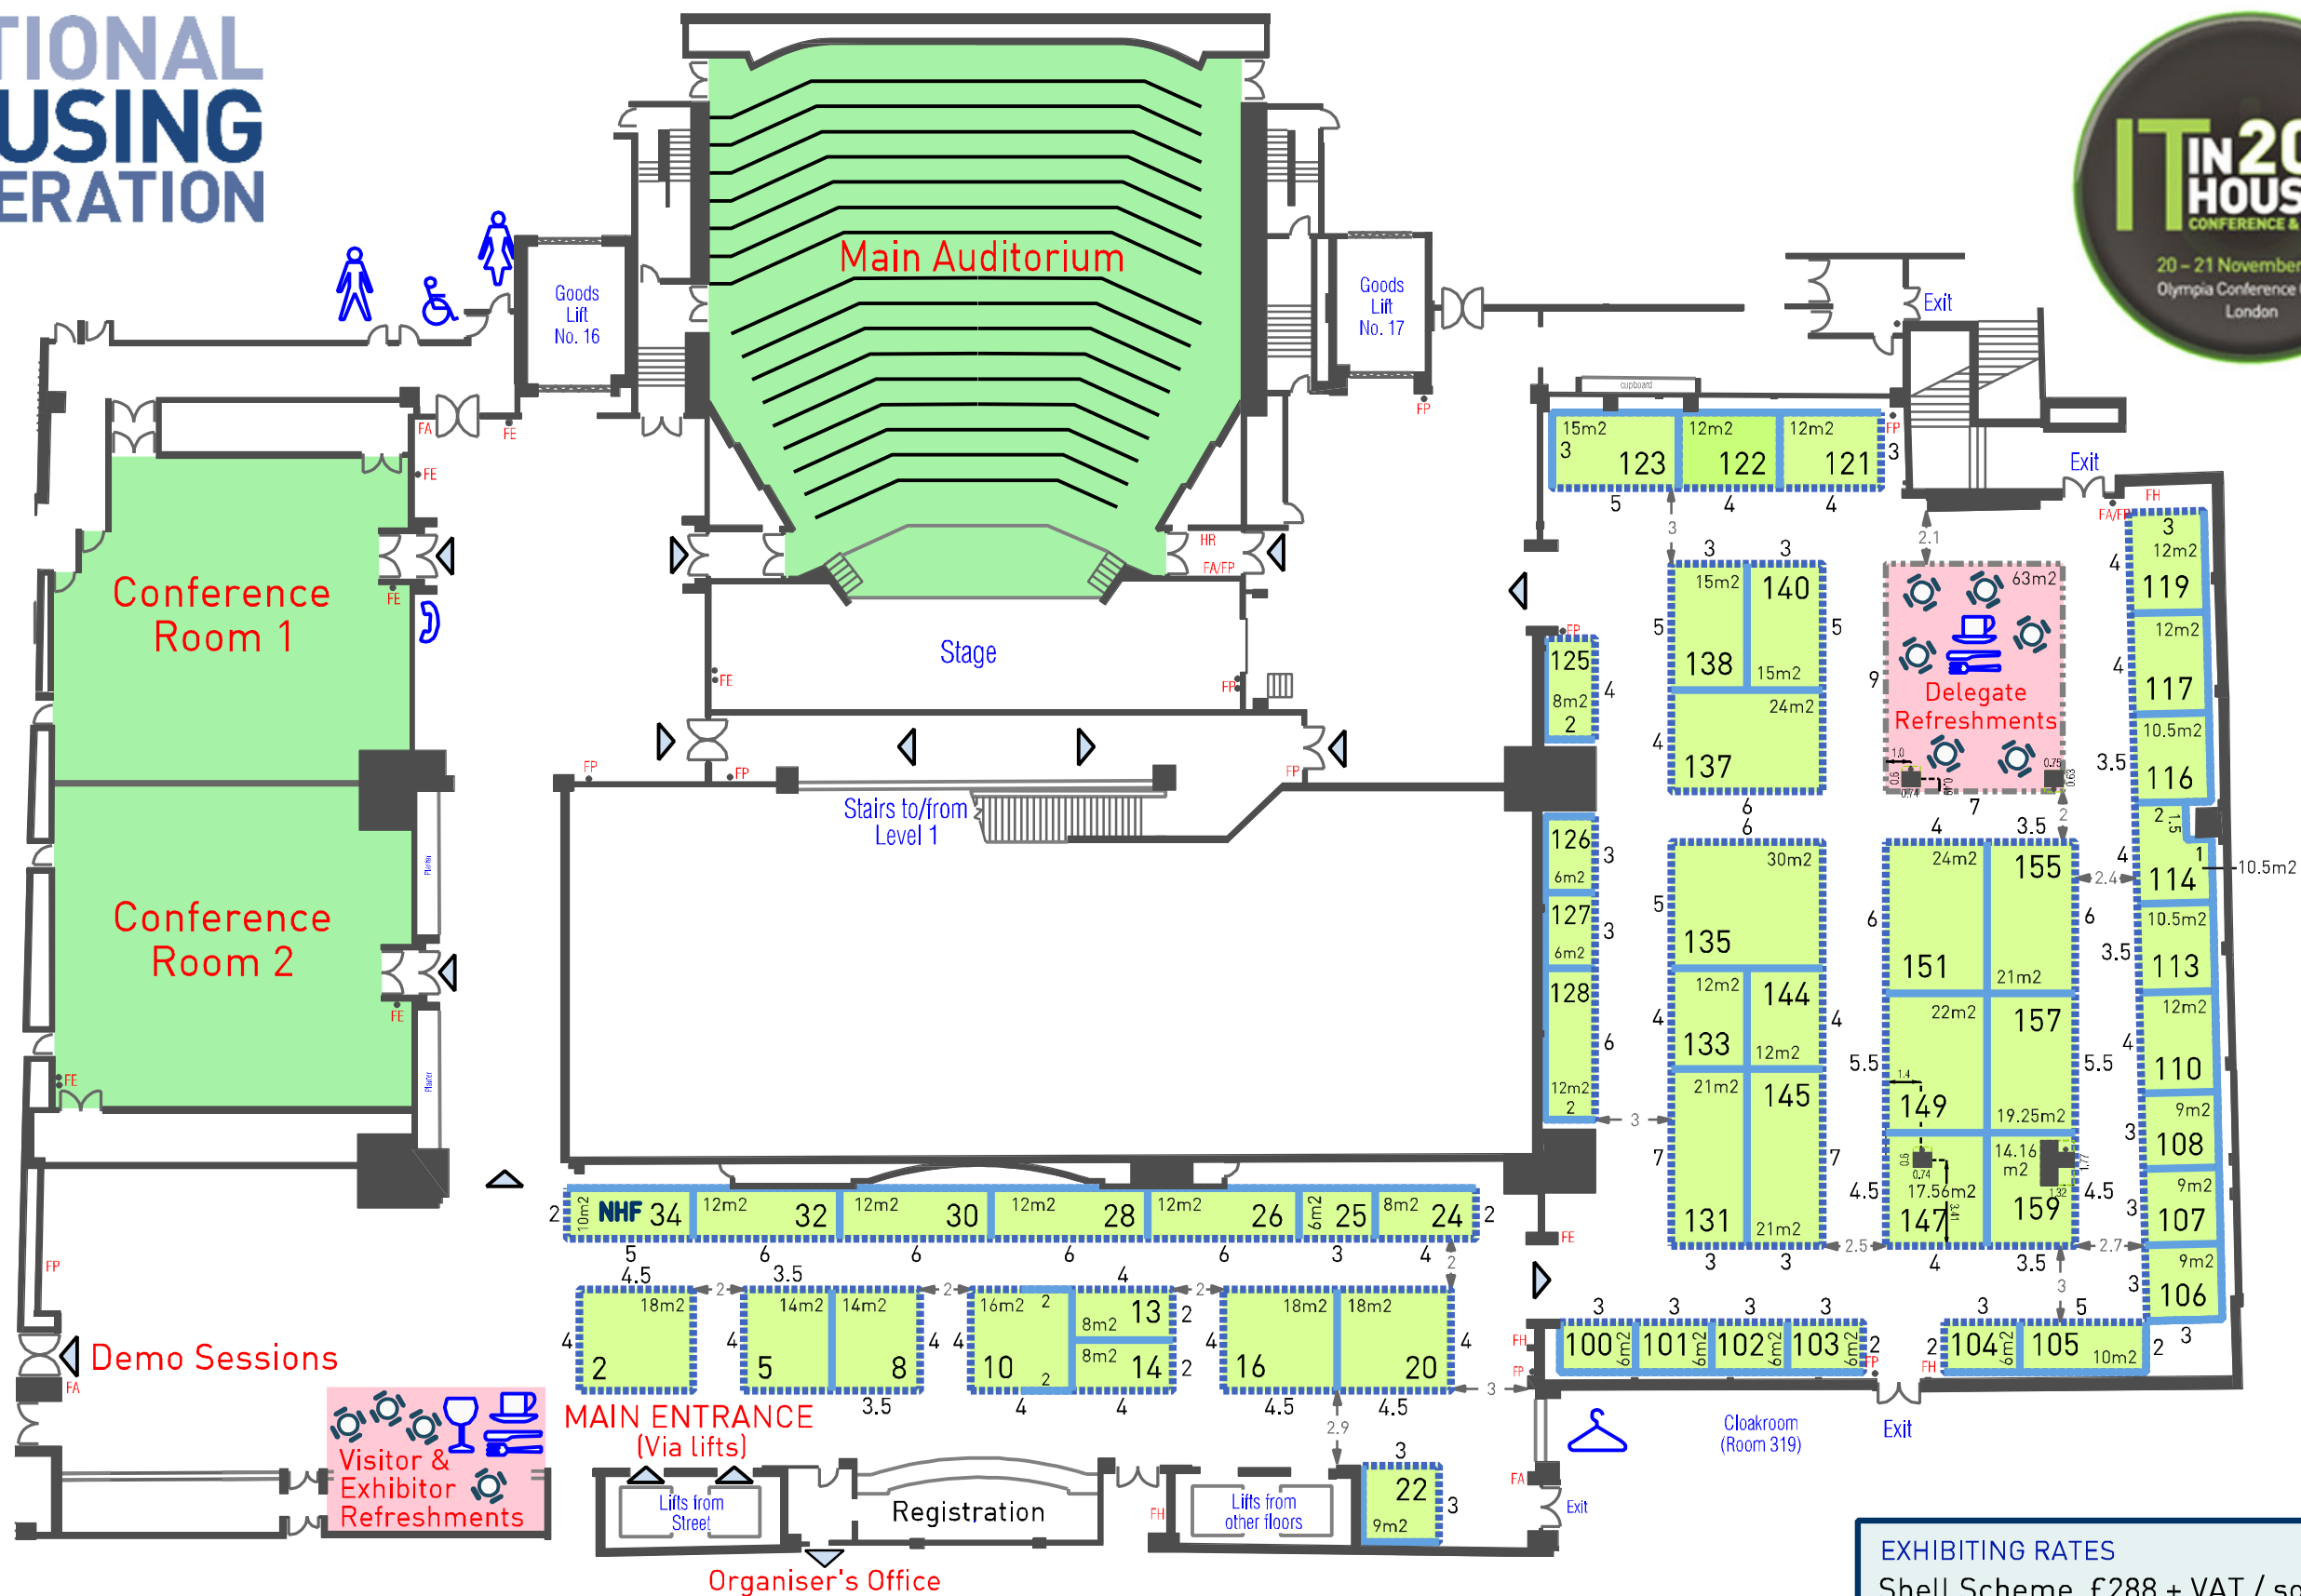

The premier IT event in social housing - now in it's 13th successful year

NATIONAL HOUSING FEDERATION

business for neighbourhoods

Organised on behalf of the National Housing Federation by Foremarke Exhibitions Ltd. For information about this or any of the Federation's exhibitions, or event sponsorship opportunities please contact Julian Hurst, George Adebambi or Rachael Bullock on telephone **020 8877 8899** or by email **housing@foremarke.uk.com** or visit **www.itinhousingexhibition.co.uk**

Organised by:
Foremarke EXHIBITIONS

Plan issued 14/12/11
This plan is subject to change at the discretion of the Exhibition Organiser.

EXHIBITING RATES
Shell Scheme £288 + VAT / sqm
Space Only £274 + VAT / sqm
Walk-on packages and bespoke packages available on request. Please ask us about the powerful and yet cost-effective sponsorship packages available at this event.